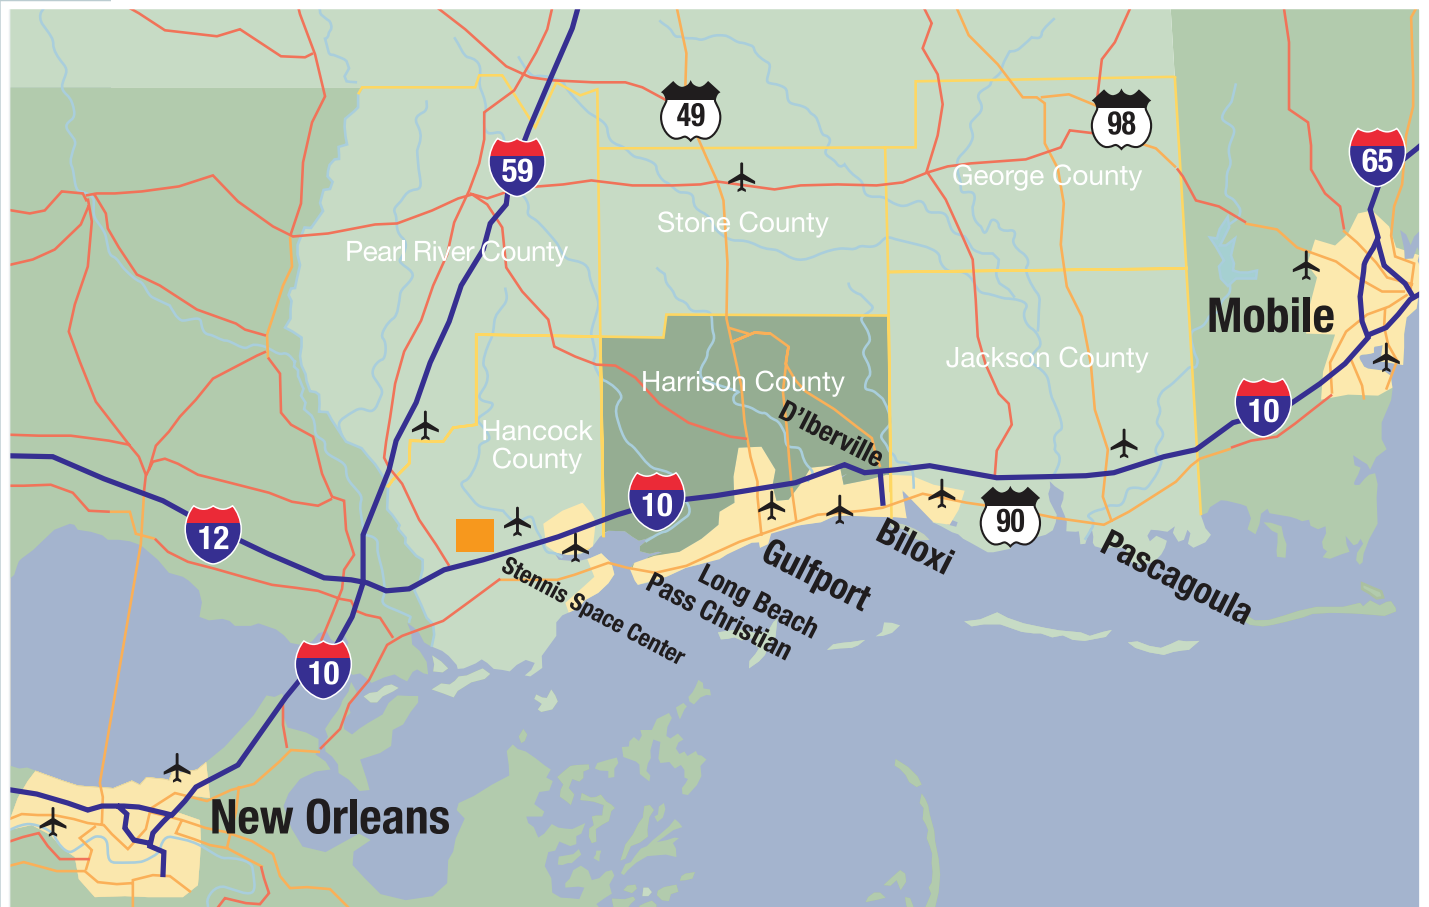

South Mississippi Region

12281 Intraplex Parkway
Gulfport, MS 39503
228-896-5020 • Fax 228-896-6020
www.mscoast.org