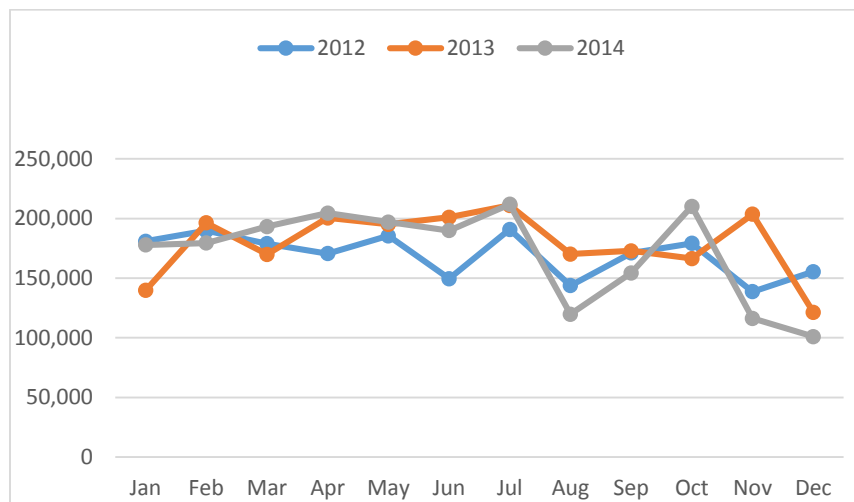

STATE PORT AT GULFPORT TONNAGE

Short Tons: Export & Import

	2012	2013	2014	Total
Jan	180,842	139,752	177,790	
Feb	189,734	196,322	179,483	2004: 2,443,163
Mar	178,892	169,914	193,202	2005: 1,978,132
Apr	170,642	200,537	204,533	2006: 1,582,277
May	185,416	195,165	197,015	2007: 1,992,845
Jun	149,546	200,987	189,911	2008: 2,334,029
Jul	190,833	210,991	211,849	2009: 2,049,669
Aug	143,699	170,172	119,772	2010: 2,168,035
Sep	171,177	172,805	154,367	2011: 2,238,150
Oct	179,222	166,398	210,110	2012: 2,034,080
Nov	138,670	203,589	116,200	2013: 2,147,963
Dec	155,407	121,331	100,988	2014: 2,055,220