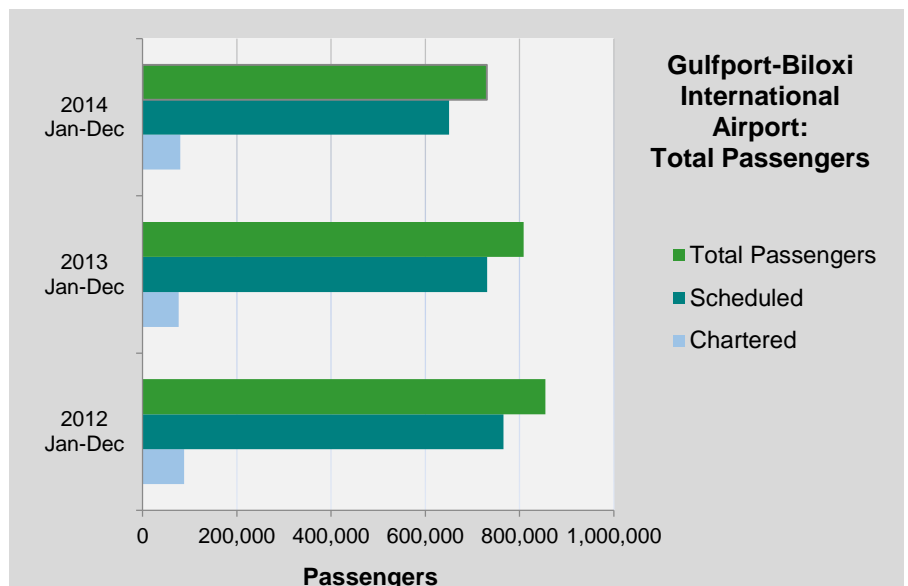

Gulfport-Biloxi International Airport Total Passengers

	2012 Jan-Dec	2013 Jan-Dec	2014 Jan-Dec	Total Passengers	
Chartered	88,391	76,989	79,899	2008	955,063
Scheduled	766,087	731,426	650,630	2009	889,434
				2010	991,237
Total Passengers	854,478	808,415	730,529	2011	869,217

Source: Gulfport-Biloxi International Airport

12281 Intraplex Parkway
Gulfport, MS 39503
228-896-5020 • Fax 228-896-6020
www.mscoast.org