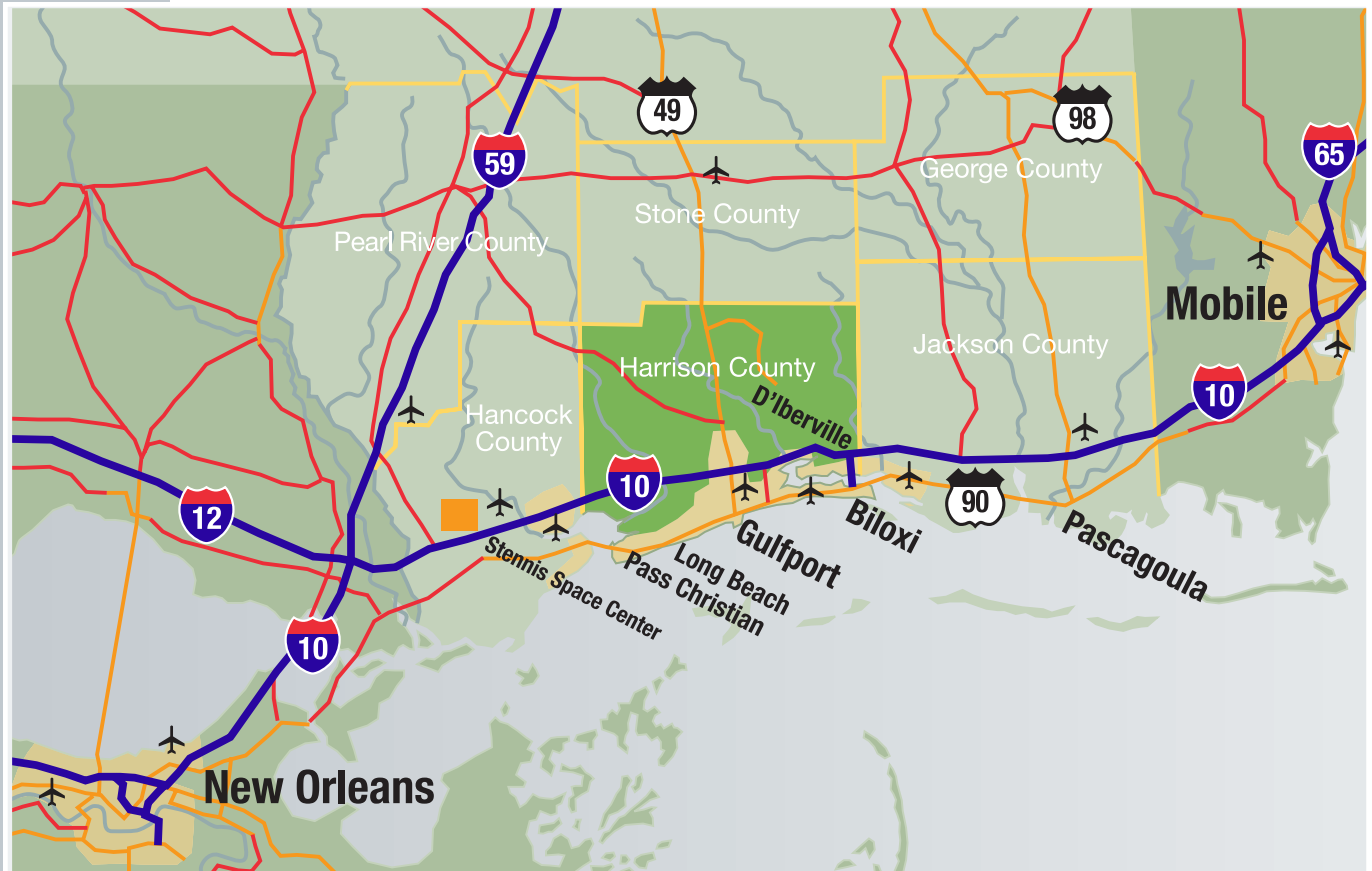

# Regional Profile

12281 Intraplex Parkway  
Gulfport, MS 39503  
228-896-5020 • Fax 228-896-6020  
mscoast.org