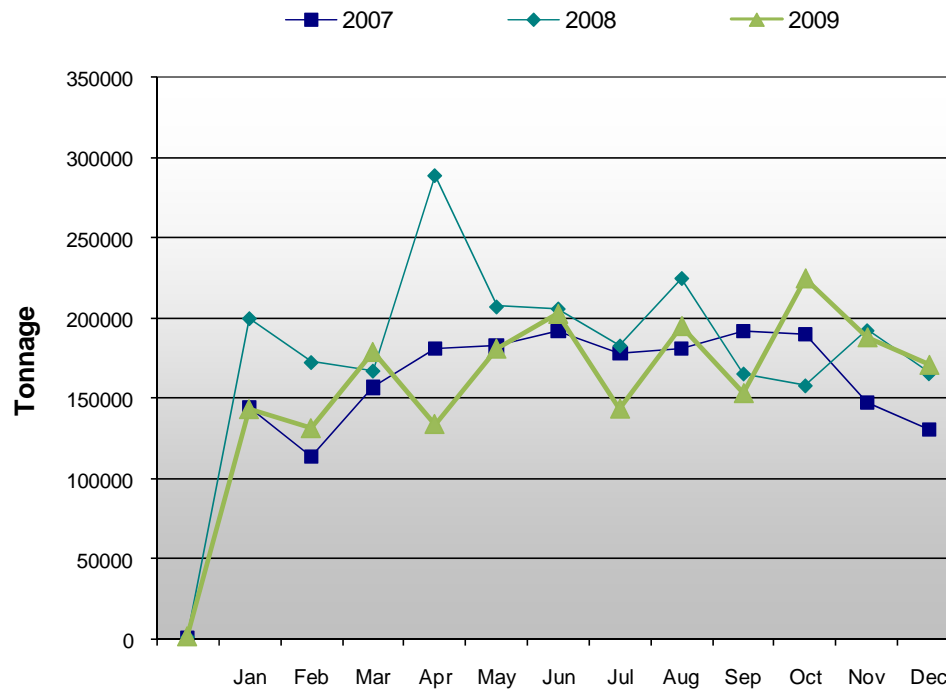

Port of Gulfport Tonnage

	2007	2008	2009
Jan	144,419	200,143	143,537
Feb	114,172	172,834	131,650
Mar	157,173	167,514	179,111
Apr	181,257	289,040	134,287
May	182,771	207,397	181,209
Jun	192,078	206,169	202,859
Jul	178,434	183,168	143,861
Aug	181,330	225,117	195,260
Sep	192,097	165,757	153,536
Oct	190,202	158,370	224,984
Nov	147,769	192,659	188,269
Dec	131,143	165,861	171,106

Port of Gulfport Tonnage

Total 2007: 1,992,845
 Total 2008: 2,334,029
 Total 2009: 2,049,669

% Change
 2008 to 2009: -12.2

Source: Port of Gulfport

Port of Gulfport Tonnage Comparison

12281 Intraplex Parkway
 Gulfport, MS 39503
 228-896-5020 • Fax 228-896-6020
 mscoast.org