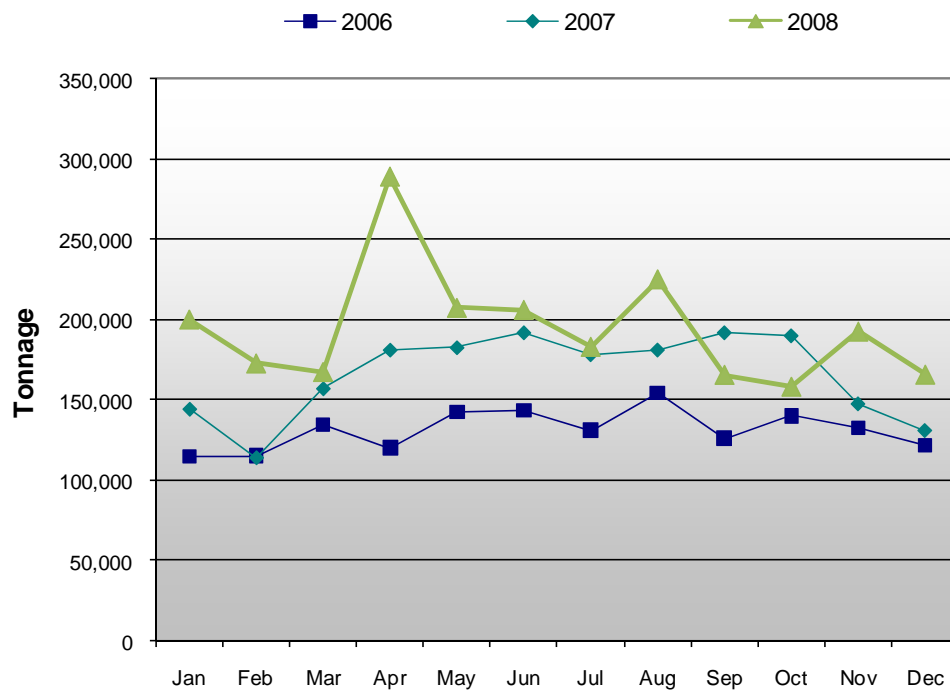

Port of Gulfport Tonnage

	2006	2007	2008
Jan	115,383	144,419	200,143
Feb	115,580	114,172	172,834
Mar	134,976	157,173	167,514
Apr	120,554	181,257	289,040
May	142,887	182,771	207,397
Jun	143,980	192,078	206,169
Jul	131,552	178,434	183,168
Aug	154,758	181,330	225,117
Sep	126,670	192,097	165,757
Oct	140,634	190,202	158,370
Nov	133,424	147,769	192,659
Dec	121,879	131,143	165,861

Port of Gulfport Tonnage

Total 2006: 1,582,277
 Total 2007: 1,992,845
 Total 2008: 2,334,029

% Change
 2007 to 2008: +17.1

Source: Port of Gulfport

Port of Gulfport Tonnage Comparison

12292 Intraplex Parkway
 Gulfport, MS 39503
 228-896-5020 • Fax 228-896-6020
 mscoast.org