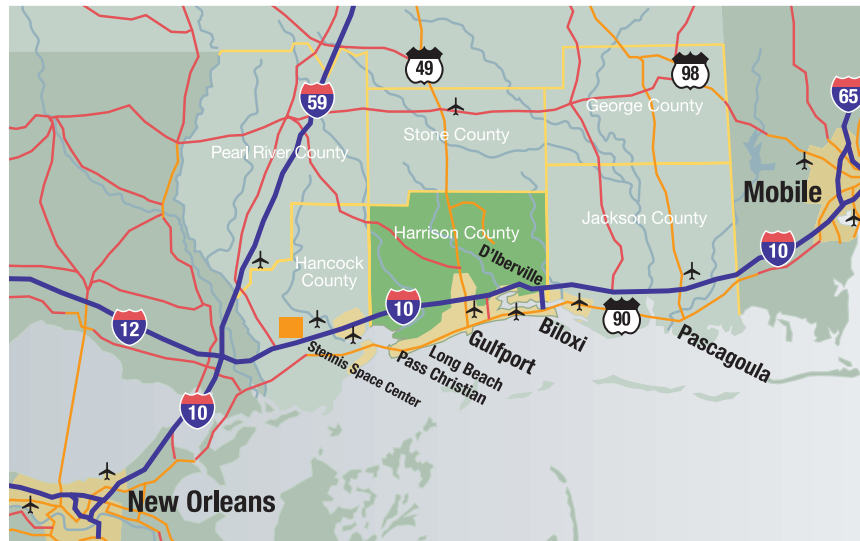

Labor Market Draw

Population for South Mississippi Counties

COUNTY	2000 Census Population	2009 Estimate	2014 Projection
Harrison	189,601	182,330	197,723
Hancock	42,967	41,000	44,090
Jackson	131,420	127,553	121,740
TOTAL COAST	363,988	350,883	363,553
George	19,144	22,484	23,857
Pearl River	48,621	57,826	59,907
Stone	13,622	15,681	16,058
TOTAL 6-COUNTY	445,375	446,874	463,375

Sources: 2009 Decision Data Resources; 2000 United States Census

12281 Intraplex Parkway
Gulfport, MS 39503
228-896-5020 • Fax 228-896-6020
mscoast.org