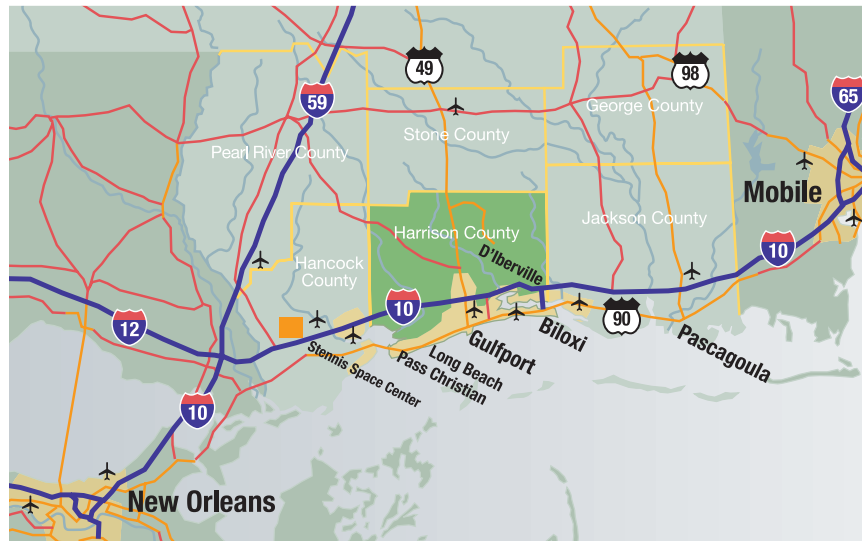

Labor Market Draw

Population for South Mississippi Counties

COUNTY	2000 Census Population	2008 Estimate	2013 Projection
Harrison	189,601	179,505	186,989
Hancock	42,967	39,305	36,826
Jackson	131,420	129,896	128,424
TOTAL COAST	363,988	348,706	352,239
George	19,144	22,580	24,530
Pearl River	48,621	59,550	65,854
Stone	13,622	16,167	17,612
TOTAL 6-COUNTY	445,375	447,003	460,235

Sources: 2009 Decision Data Resources; 2000 United States Census

12292 Intraplex Parkway
Gulfport, MS 39503
228-896-5020 • Fax 228-896-6020
mscoast.org