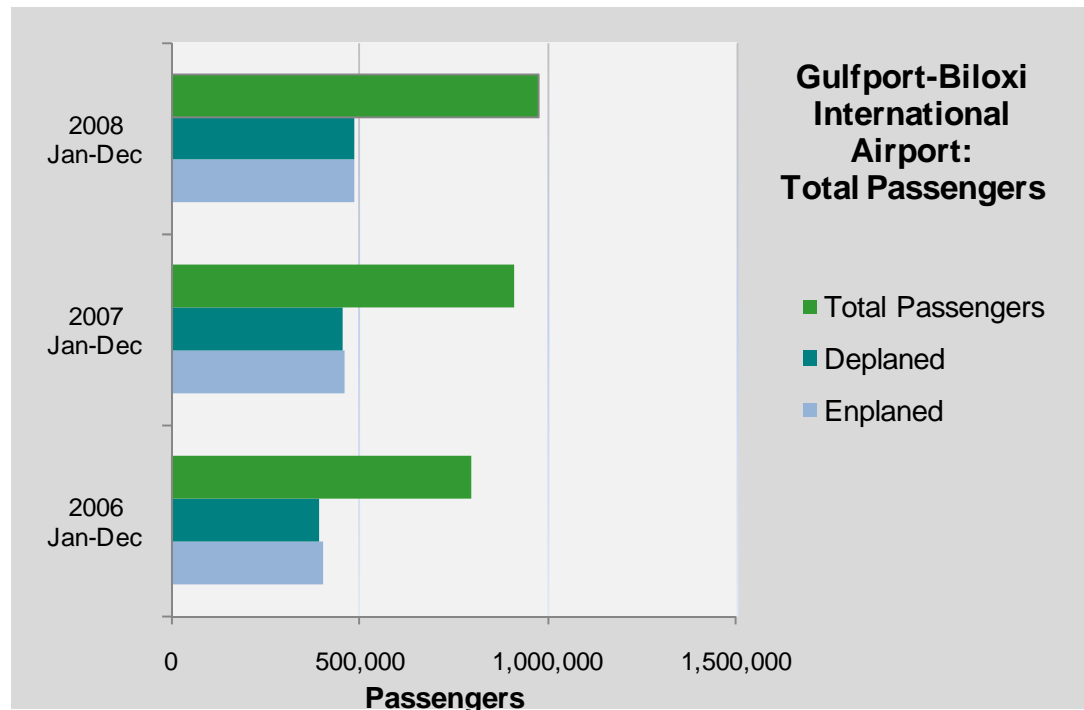

Gulfport-Biloxi International Airport Total Passengers

	2006 Jan-Dec	2007 Jan-Dec	2008 Jan-Dec	% Change 2006 to 2007	% Change 2007 to 2008
Enplaned	402,905	458,564	488,033	13.8	6.4
Deplaned	394,940	453,397	486,828	14.8	7.4
Total Passengers	797,845	911,961	974,861	14.3	6.9

Source: Gulfport-Biloxi International Airport

12292 Intraplex Parkway
Gulfport, MS 39503
228-896-5020 • Fax 228-896-6020
mscoast.org