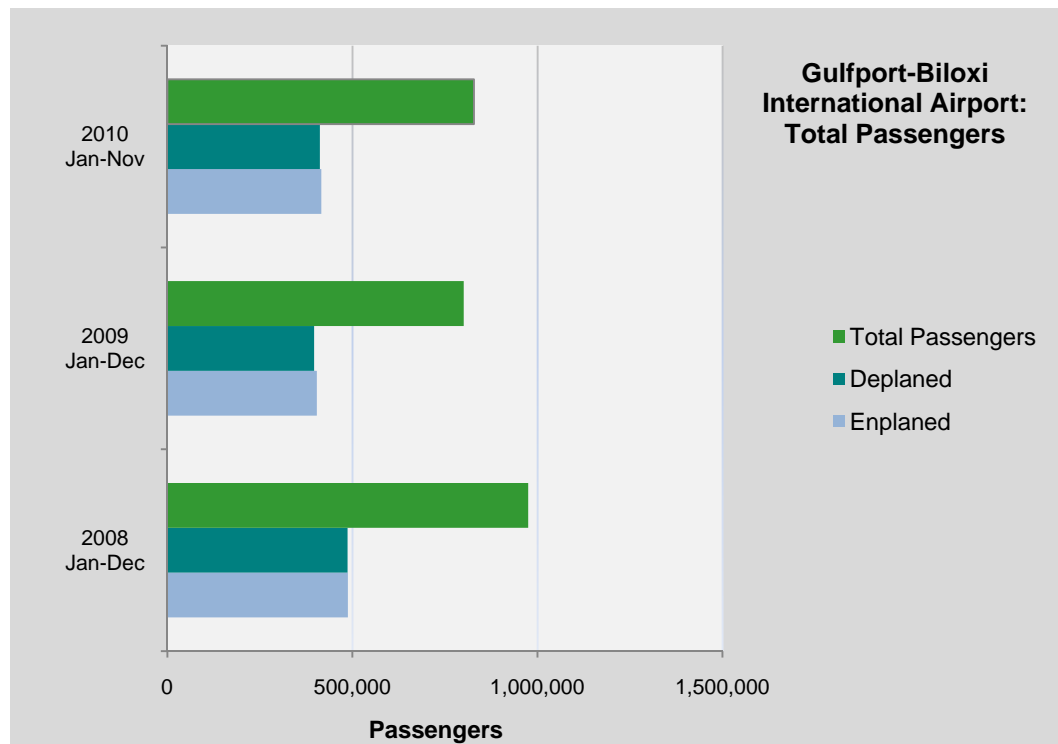

Gulfport-Biloxi International Airport Total Passengers

	2008 Jan-Dec	2009 Jan-Dec	2010 Jan-Nov
Enplaned	488,033	403,927	416,175
Deplaned	486,828	396,815	412,146
Total Passengers	974,861	800,742	828,321

Source: Gulfport-Biloxi International Airport

12281 Intraplex Parkway
Gulfport, MS 39503
228-896-5020 • Fax 228-896-6020
mscoast.org