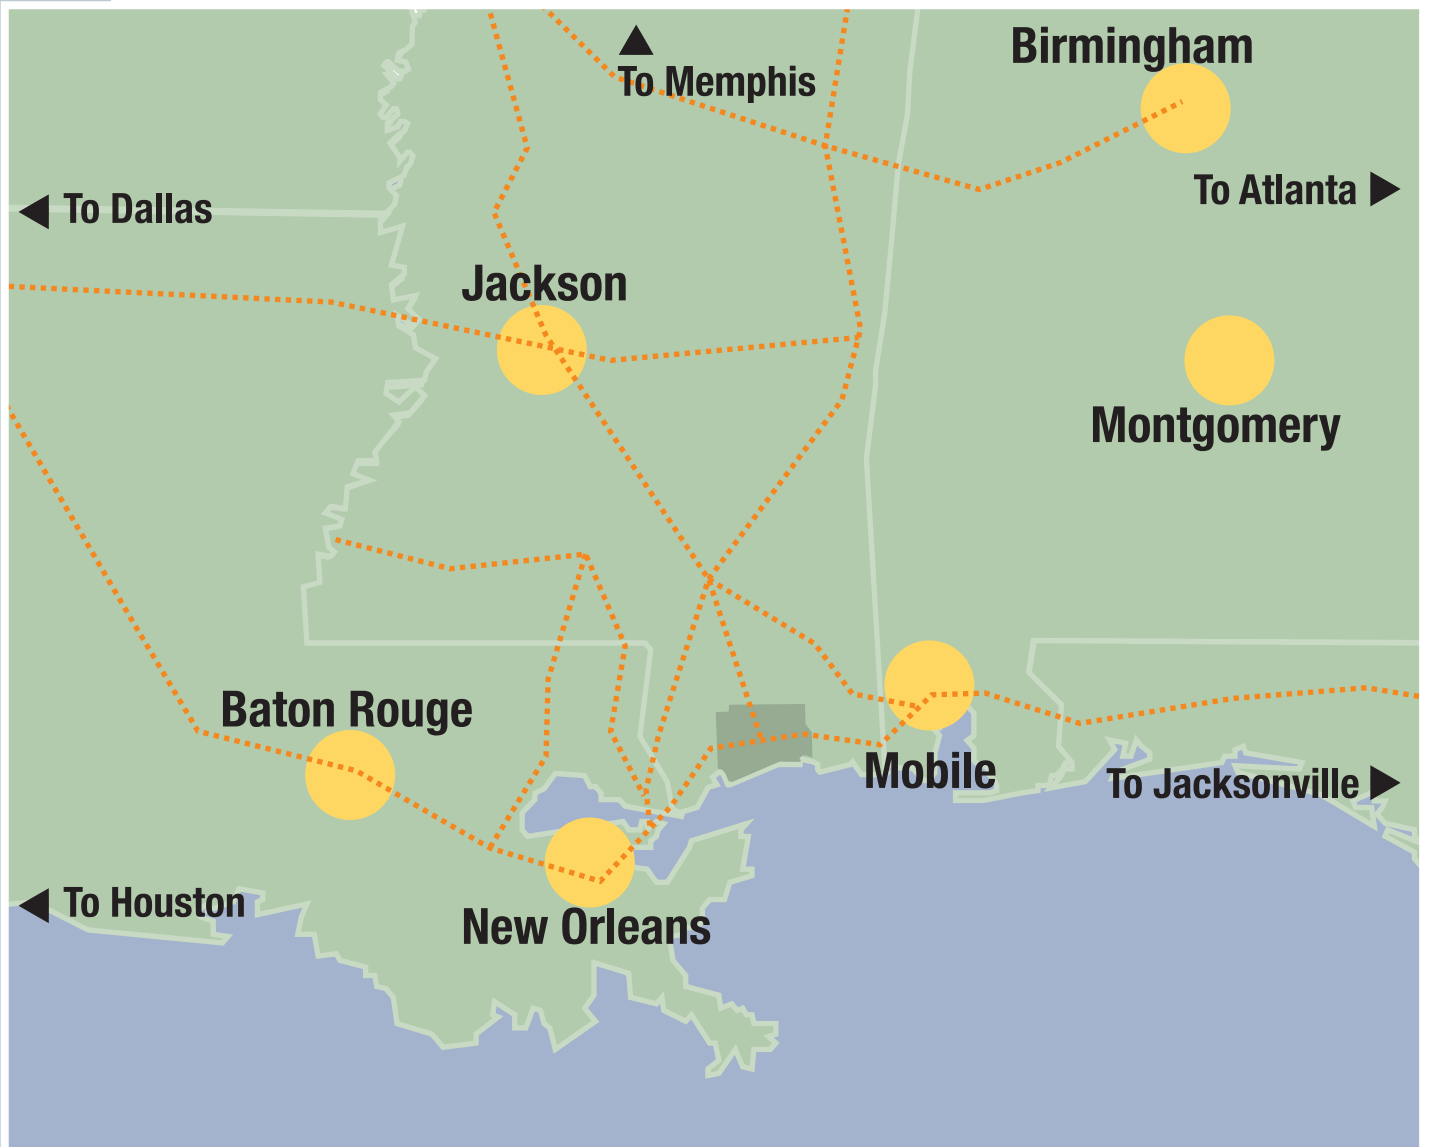

Railways

12281 Intraplex Parkway
Gulfport, MS 39503
228-896-5020 • Fax 228-896-6020
www.mscoast.org