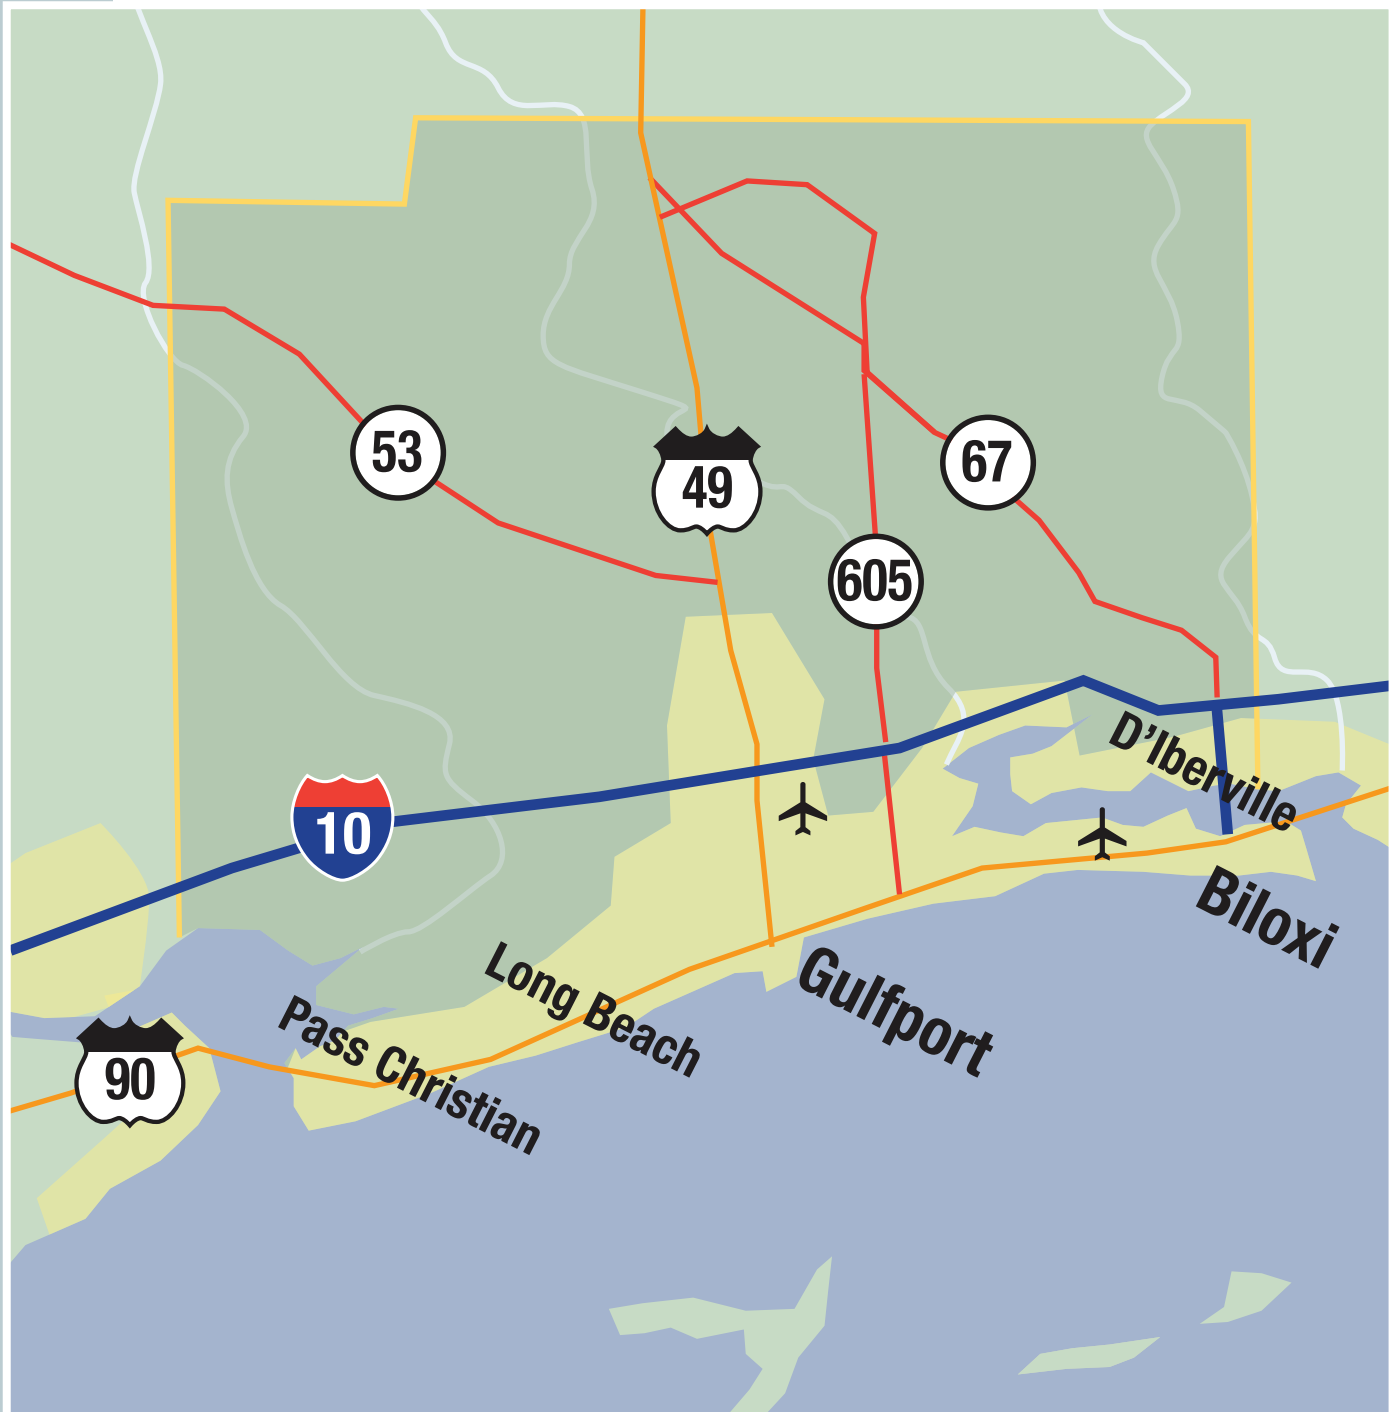

Highways

12281 Intraplex Parkway
Gulfport, MS 39503
228-896-5020 • Fax 228-896-6020
www.mscoast.org