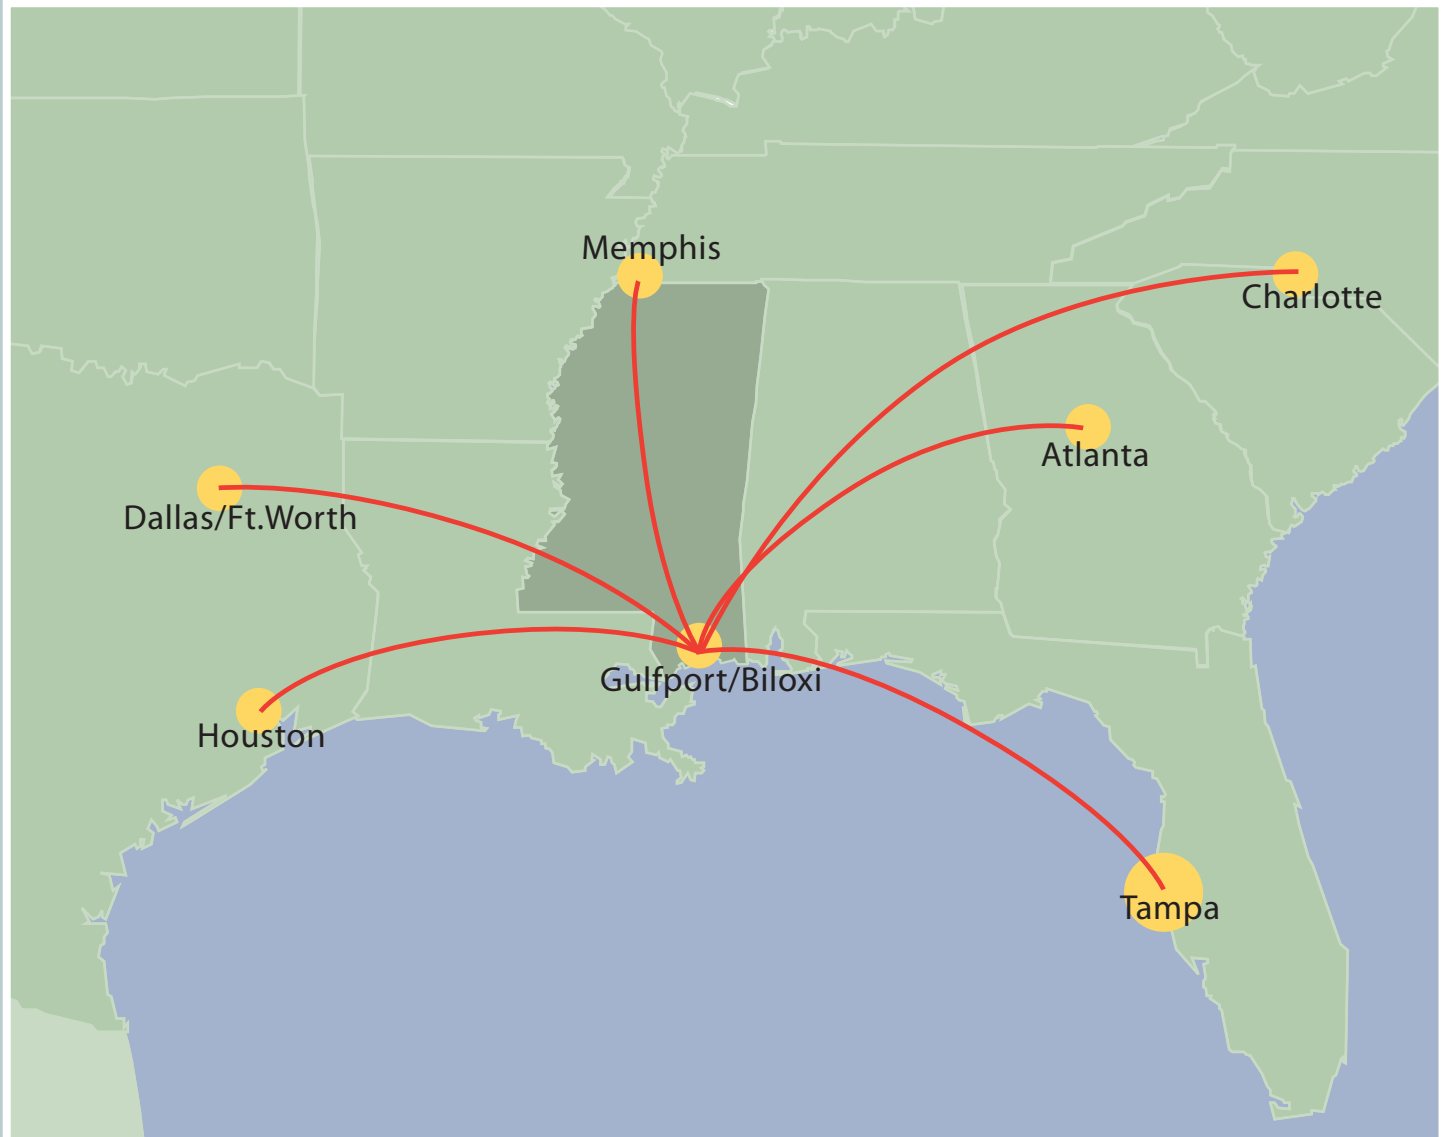

Air Routes

12281 Intraplex Parkway
Gulfport, MS 39503
228-896-5020 • Fax 228-896-6020
www.mscoast.org